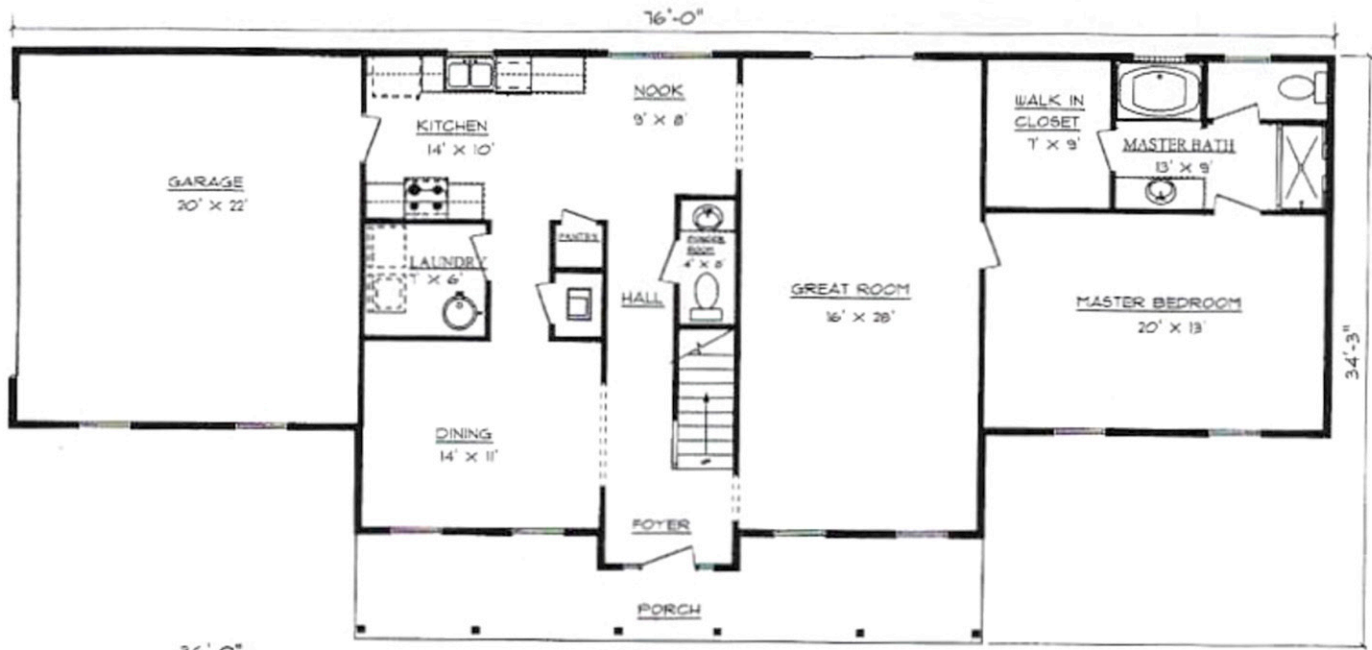

MUNSBURY GRAND (B)

Pennyworth Homes
Got Land? Let's Build!

- 5 Bedroom
- 3 1/2 Bath
- 3128 Square Feet Under Roof (including garage)

“Munsbury Grand A available with 8ft x 6ft Front Porch”

	Sq. Ft.
Heated Area	2488
Garage	440
Porch	200